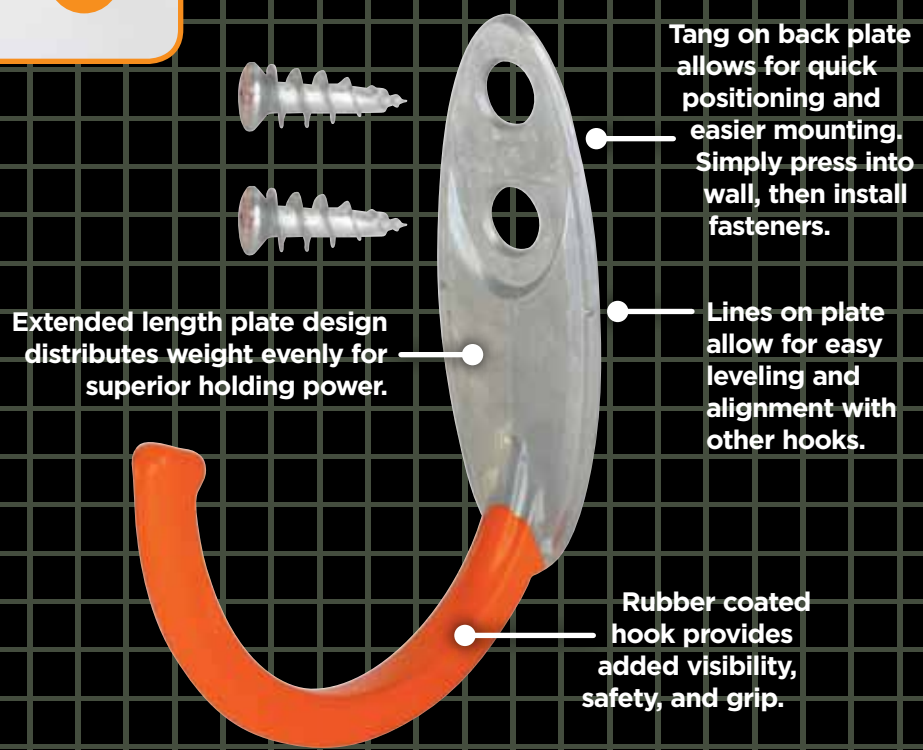

GARAGEPRO GPR-9R

holds up to
1000 lbs.

TORNADO[®]

BY E-Z Ancor

- A** Ladder Hook
26204
- B** Large J-Hook
26203
- C** U-Hook
26207
- D** J-Hook
26202
- E** Extended U-Hook
26208

Name	Model No.	Height	Packaged			Case of 4				UPC
			Width	Depth	Weight	Height	Width	Depth	Weight	
U-Hook	26207	9.50"	6.75"	2.50"	0.50 lbs.	10.00"	7.00"	10.00"	2.50 lbs.	0-92097-26207-2
Extended U-Hook	26208	11.50"	6.75"	3.25"	1.00 lbs.	12.00"	7.00"	13.50"	4.75 lbs.	0-92097-26208-9
J-Hook	26202	9.50"	6.75"	1.75"	0.69 lbs.	10.00"	7.00"	6.50"	3.25 lbs.	0-92097-26202-7
Large J-Hook	26203	11.50"	6.75"	2.00"	1.00 lbs.	12.00"	7.00"	7.25"	4.63 lbs.	0-92097-26203-4
Ladder Hook	26204	11.50"	6.75"	2.00"	1.06 lbs.	12.00"	7.00"	8.00"	5.00 lbs.	0-92097-26204-1

- F** J-Hook
00515
- G** U-Hook
00500
- H** Large J-Hook
00520
- I** Ladder Hook
00525
- J** Extended U-Hook
00510

Dots on plate allow for easy leveling and alignment with other hooks.

Tang on back plate allows for quick positioning and easier mounting. Simply press into wall, then install fasteners.