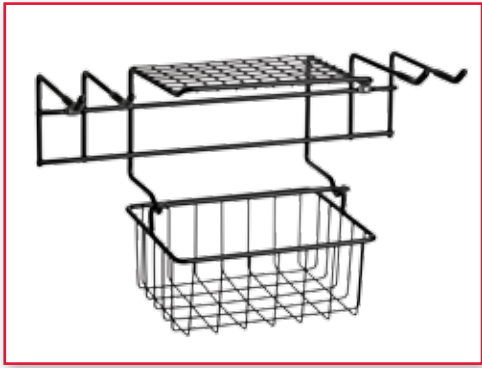

UPC 7-53635-22005-2

Specs	Height	Width	Depth	Weight	Cube
Packaged	5.00"	21.50"	4.50"	1.70 lbs.	0.28
Case of 6	10.50"	6.125"	22.50"	11.55 lbs.	0.84

Can Rack
PCR-6R

Securely holds
6 Cans

UPC 7-53635-60004-5

Specs	Height	Width	Depth	Weight	Cube
Packaged	9.00"	6.00"	1.75"	0.50 lbs.	0.05
Case of 12	11.25"	8.50"	9.00"	6.95 lbs.	0.50

**Wheelbarrow/
Ladder Hanger**
PSM-1R

Securely holds **1 Item**

- Easily guides tire for precision parking every time
- Use with cars, SUVs, vans and trucks
- Only one mat per car needed

UPC 7-53635-60002-1

Specs	Height	Width	Depth	Weight	Cube
Packaged	20.75"	12.00"	2.00"	2.30 lbs.	0.29
Case of 6	22.00"	13.25"	5.50"	15.90 lbs.	0.93

**Parking
Mat**
PPK-1R

Precision
parking guide

UPC 7-53635-60001-4

Specs	Height	Width	Depth	Weight	Cube
Packaged	10.38"	20.75"	7.75"	6.15 lbs.	0.97
Case of 6	24.75"	21.25"	22.125"	41.85 lbs.	6.73

- Storage for rakes, shovels, brooms, and other long-handled tools
- Shelf for additional storage
- Removable basket for carrying small items
- Steel construction epoxy finish
- Weight limit 35 lbs