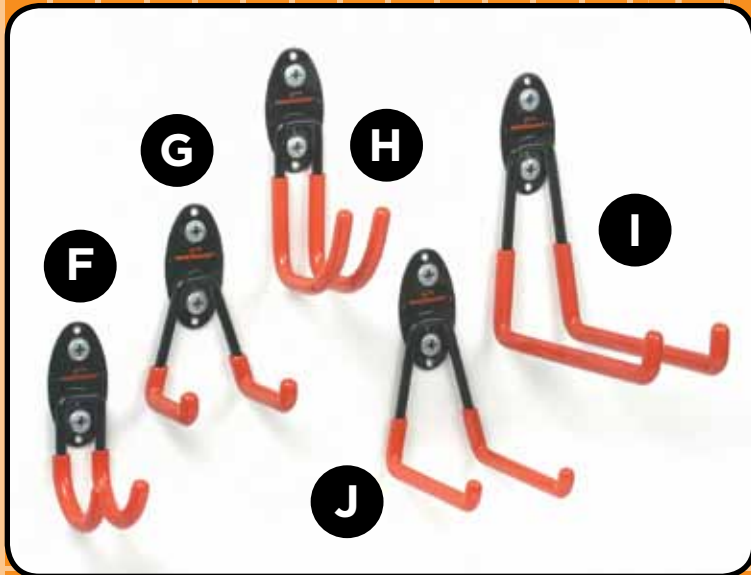

1-Large J-Hook

Great for extension cords, rope and hoses.

1-Dual S Hook

Great for long handled tools.

3-Straight Pegs

Great for dust pans, canvas bags, and more.

“Why do we leave cars worth thousands of dollars in the driveway and let our stuff rule the garage?”

GARAGEPRO GPR-9R

holds up to
1000 lbs.

TORNADO[®]

BY E-Z Ancor

- A** Ladder Hook
26204
- B** Large J-Hook
26203
- C** U-Hook
26207
- D** J-Hook
26202
- E** Extended U-Hook
26208

Name	Model No.	Height	Packaged			Case of 4				UPC
			Width	Depth	Weight	Height	Width	Depth	Weight	
U-Hook	26207	9.50"	6.75"	2.50"	0.50 lbs.	10.00"	7.00"	10.00"	2.50 lbs.	0-92097-26207-2
Extended U-Hook	26208	11.50"	6.75"	3.25"	1.00 lbs.	12.00"	7.00"	13.50"	4.75 lbs.	0-92097-26208-9
J-Hook	26202	9.50"	6.75"	1.75"	0.69 lbs.	10.00"	7.00"	6.50"	3.25 lbs.	0-92097-26202-7
Large J-Hook	26203	11.50"	6.75"	2.00"	1.00 lbs.	12.00"	7.00"	7.25"	4.63 lbs.	0-92097-26203-4
Ladder Hook	26204	11.50"	6.75"	2.00"	1.06 lbs.	12.00"	7.00"	8.00"	5.00 lbs.	0-92097-26204-1

- F** J-Hook
00515
- G** U-Hook
00500
- H** Large J-Hook
00520
- I** Ladder Hook
00525
- J** Extended U-Hook
00510

Dots on plate allow for easy leveling and alignment with other hooks.

Tang on back plate allows for quick positioning and easier mounting. Simply press into wall, then install fasteners.