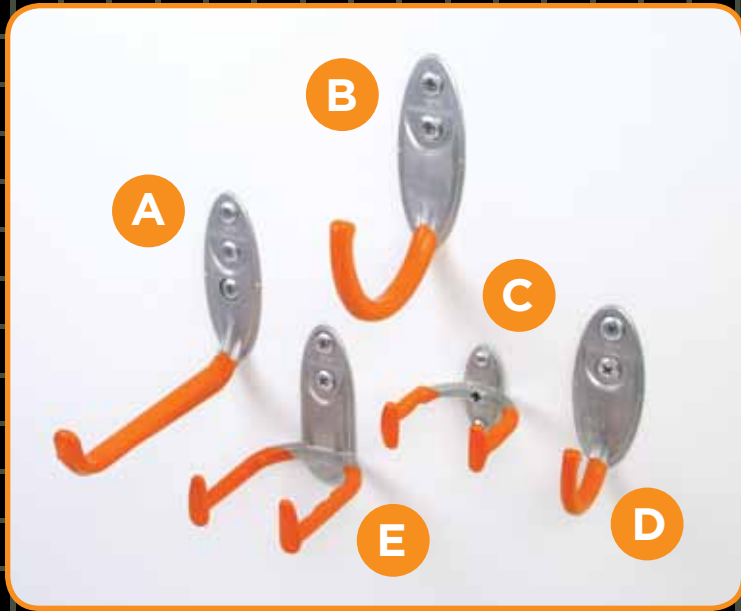

Each Kit Includes These Organization Tools:

2-24" Rails

Mounts to wall. Adjusting position of hooks is simple.

1-Storage Shelf

Store tools or use as shelf.

1-Long U-Hook

Great for shovels, brooms, and more.

1-Large J-Hook

Great for extension cords, rope and hoses.

1-Dual S Hook

Great for long handled tools.

3-Straight Pegs

Great for dust pans, canvas bags, and more.

“Why do we leave cars worth thousands of dollars in the driveway and let our stuff rule the garage?”

- Hooks can be repositioned for easy reorganization
- Use multiple kits to organize an entire garage

UPC 7-53635-90000-8

Specs	Height	Width	Depth	Weight	Cube
Packaged	25.0"	7"	3.9"	6.75 lbs.	0.39
Case of 3	25.6"	7.7"	12.6"	20.5 lbs.	1.43
Assembled	9.84"	48"	7.5"	6.17 lbs.	

GARAGEPRO GPR-9R

holds up to
1000 lbs.

TORNADO[®]

BY E-Z Ancor

- A** Ladder Hook
26204
- B** Large J-Hook
26203
- C** U-Hook
26207
- D** J-Hook
26202
- E** Extended U-Hook
26208

Name	Model No.	Height	Packaged			Case of 4				UPC
			Width	Depth	Weight	Height	Width	Depth	Weight	
U-Hook	26207	9.50"	6.75"	2.50"	0.50 lbs.	10.00"	7.00"	10.00"	2.50 lbs.	0-92097-26207-2
Extended U-Hook	26208	11.50"	6.75"	3.25"	1.00 lbs.	12.00"	7.00"	13.50"	4.75 lbs.	0-92097-26208-9
J-Hook	26202	9.50"	6.75"	1.75"	0.69 lbs.	10.00"	7.00"	6.50"	3.25 lbs.	0-92097-26202-7
Large J-Hook	26203	11.50"	6.75"	2.00"	1.00 lbs.	12.00"	7.00"	7.25"	4.63 lbs.	0-92097-26203-4
Ladder Hook	26204	11.50"	6.75"	2.00"	1.06 lbs.	12.00"	7.00"	8.00"	5.00 lbs.	0-92097-26204-1