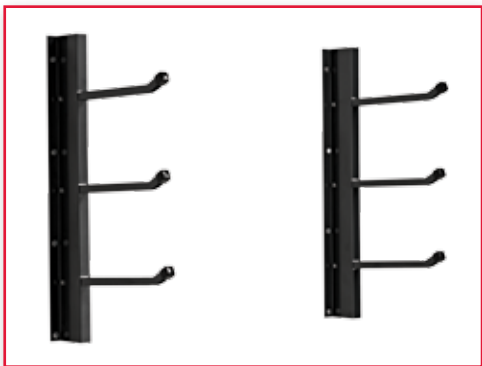

Garden Tool Rack PGR-1R

Securely holds
Garden Tools

UPC 7-53635-22205-6

Specs	Height	Width	Depth	Weight	Cube
Packaged	3.50"	27.00"	2.50"	8.25 lbs.	0.14
Case of 4	10.50"	27.50"	4.50"	33.9 lbs.	0.75

- Multi-purpose wall storage that can hold umbrellas, lumber, ladders, skis, pipe, etc.
- Small enough to mount above doorway
- Pre-drilled holes to add wood shelves
- 3 Racks 16" Deep
- Total weight limit 450 lbs (150 lbs per tier)

450 Rack PLM-1R

450 lb Heavy Duty
Wall Storage