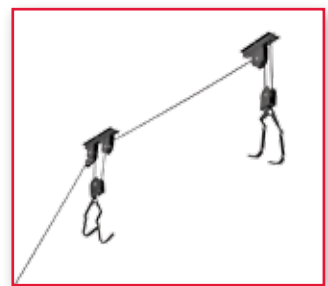

"Life is like riding a bicycle. To keep your balance, you must keep moving."
— Albert Einstein

UPC 7-53635-20005-4

Specs	Height	Width	Depth	Weight	Cube
Packaged	11.75"	5.125"	6.00"	4.00 lbs.	0.21
Case of 6	16.25"	12.50"	12.875"	26.30 lbs.	1.51

- Direct Mount - screws into ceiling stud
- Easily raises one bike to the ceiling
- Safety lock prevents accidental release
- Vinyl-coated hook protects bikes
- Steel construction epoxy finish
- Weight limit 50 lbs