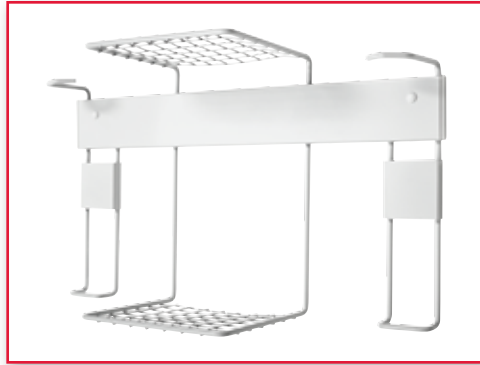

"Every time I see an adult on a bicycle, I no longer despair for the future of the human race."

— H.G. Wells

- Shelf for additional items
- Steel construction epoxy finish
- Weight limit 80 lbs (40 lbs per bike)

UPC 7-53635-22002-1

Specs	Height	Width	Depth	Weight	Cube
Packaged	16.00"	27.00"	9.625"	10.70 lbs.	2.40
Case of 2	27.625"	20.125"	17.125"	22.55 lbs.	5.50