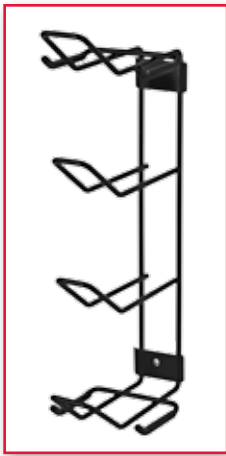

- Conveniently stores 2 golf bags with clubs and 2 pairs of golf shoes
- Steel construction epoxy finish
- Weight limit 50 lbs

UPC 7-53635-30001-3

Specs	Height	Width	Depth	Weight	Cube
Packaged	21.375"	9.375"	6.25"	4.50 lbs.	0.72
Case of 6	29.00"	13.50"	22.75"	30.75 lbs.	5.15

Golf Storage Hanger PG-2R

Securely holds
2 Golf Bags