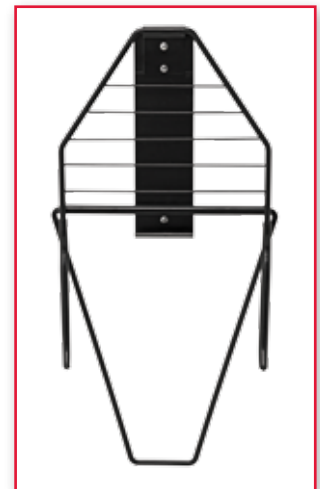

Horizontal Folding Bike Rack HFB-2R

Securely holds
2 Bikes

- Folds flat when not in use
- Shelf for additional items
- Steel construction epoxy finish
- Weight limit 100 lbs (50 lbs per bike)

UPC 7-53635-20002-3

Specs	Height	Width	Depth	Weight	Cube
Packaged	24.25"	13.50"	1.00"	4.60 lbs.	0.57
Case of 6	14.125"	7.625"	25.125"	29.45 lbs.	1.57
Assembled	21.00"	12.50"	13.00"		

Double Folding Bike Rack PSB-2L

Securely holds
2 Bikes