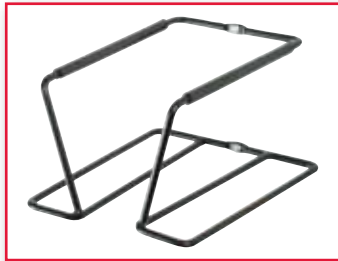

- Store 4 or more racquets
- Rubber coating protects racquets
- Steel construction epoxy finish

UPC 7-53635-40001-0

Specs	Height	Width	Depth	Weight	Cube
Packaged	5.875"	10.50"	9.00"	2.00 lbs.	0.32
Case of 4	26.00"	12.50"	10.875"	13.95 lbs.	2.05

Racquet Sports Rack PRS-R

Securely holds
4 or More
racquets and balls